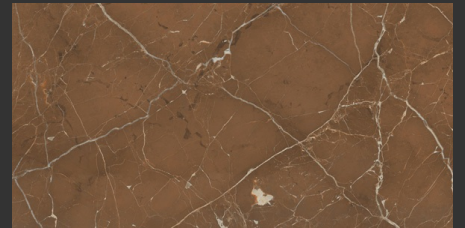

RUBY RED 600X1200

600 X 1200 MM, CARVIN,

NEW