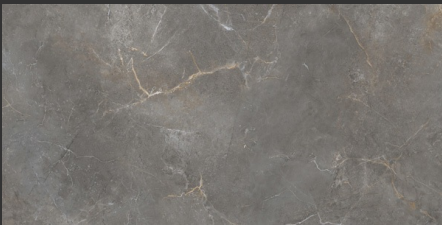

GARUDA
INDUSTRIES

CLONIC 600X1200

600 X 1200 MM, CARVIN,

NEW

GARUDA
— INDUSTRIES —

FRISSON BROWN 600X1200

600 X 1200 MM, CARVIN,

NEW

ROSALIA BEIGE 600X1200

600 X 1200 MM, CARVIN,

NEW

GARUDA
INDUSTRIES

RUBY PEARL 600X1200

600 X 1200 MM, CARVIN,

NEW

RUBY RED 600X1200

600 X 1200 MM, CARVIN,

NEW

GARUDA
INDUSTRIES

SIFON GRIS 600X1200

600 X 1200 MM, CARVIN,

NEW

GARUDA
INDUSTRIES

TINSLEY BROWN 600X1200